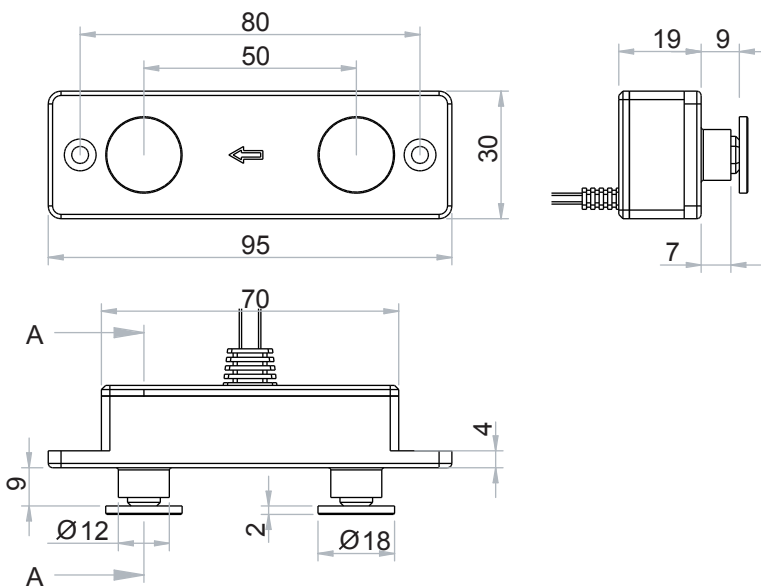

MAIN FEATURES

- Buttons: 2
- Housing colour: Black

DIMENSIONS

TECHNICAL DATA:

- Protection type: IP20
- Material: ABS (Housing)
- Supply Voltage: 5÷30Vdc
- Cable length: 150 - 185cm

STANDARD KIT CONFIGURATIONS