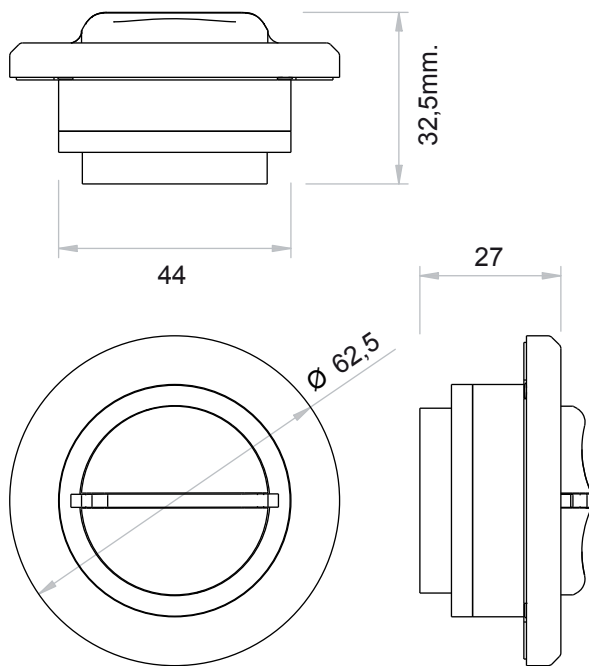

MAIN FEATURES

- Buttons: 2
- Housing colour: Black

DIMENSIONS

TECHNICAL DATA:

- Protection type: IP20
- Material: ABS (Housing)
- Supply Voltage: 5÷30Vdc
- Cable length: 150 - 185cm

STANDARD KIT CONFIGURATIONS