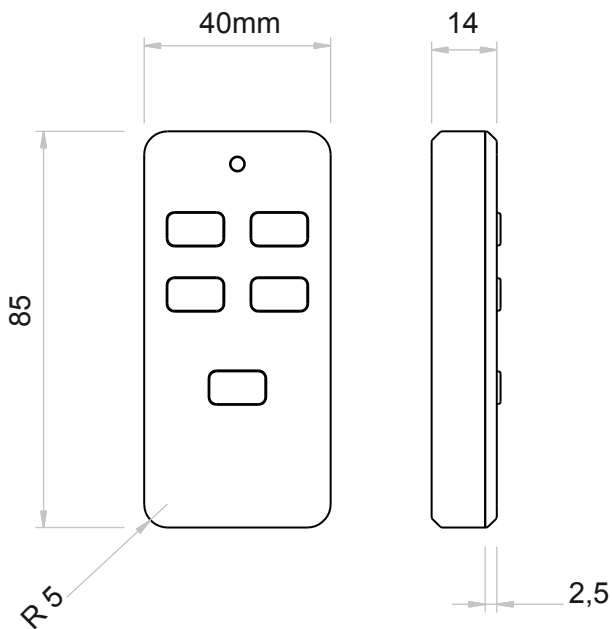

HANDSETS: HCRF 01

MAIN FEATURES

- RF Remote handcontrol
- **Buttons:** up to 5
- **Housing colour:** Black soft touch (Rear)
Brushed nickel finish (Front)
- **Function LED**

DIMENSIONS

TECHNICAL DATA:

- **Protection type:** IP20
- **Material:** ABS (Rear), Metal (Cover and buttons)
- **Include** 1 not rechargeable 12V battery type MN21 / A23