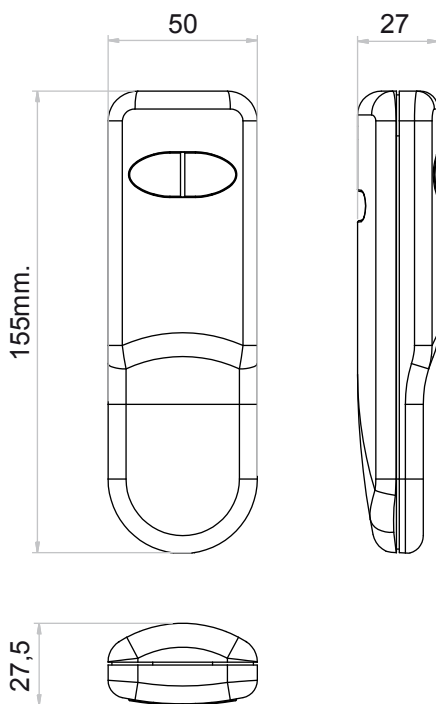

HANDSETS: HCR

MAIN FEATURES

- Buttons: UP to 4
- Housing colour: Black soft touch

DIMENSIONS

TECHNICAL DATA:

- Protection type: IP20
- Material: ABS (Housing), Rubber (buttons)
- Handset hook: Removable
- Customer specific printing
- Supply Voltage: 5÷30Vdc