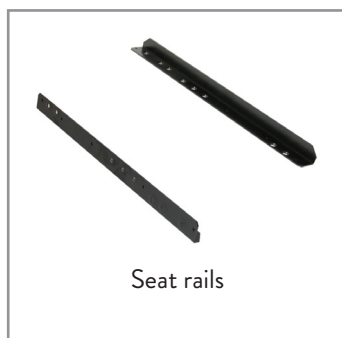

Independent adjustments for footrest and backrest

Lay Flat

CF56 R M1

CF57 R M2

PRODUCT RANGE:

CF56 R M1 Recliner Single motor

CF57 R M2 Recliner Dual motor

CF56 LR M1 Lift/Recliner Single motor

CF57 LR M2 Lift/Recliner Dual motor

CF55 R MANUAL

ACCESSORIES:

KD Brackets

Seat rails

Safety shields

CF5* Range		0 Position	TV Position	Relax Position
CF56 R 				
CF57 R 